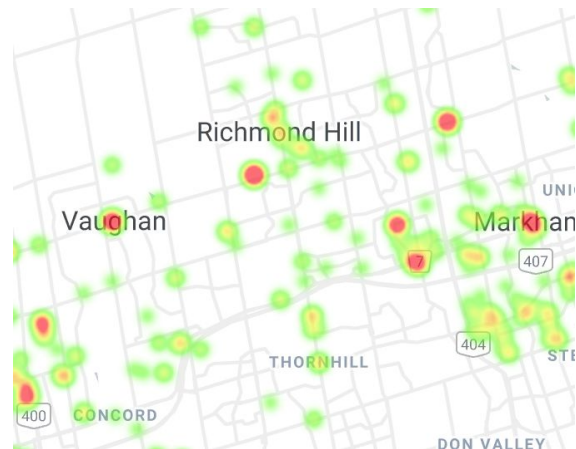

Find the words “All Tools” on the right hand side of the web page to find additional job finding tools, career development tools and workforce development tools.